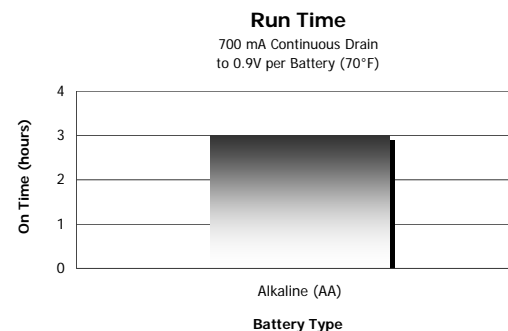

Performance: