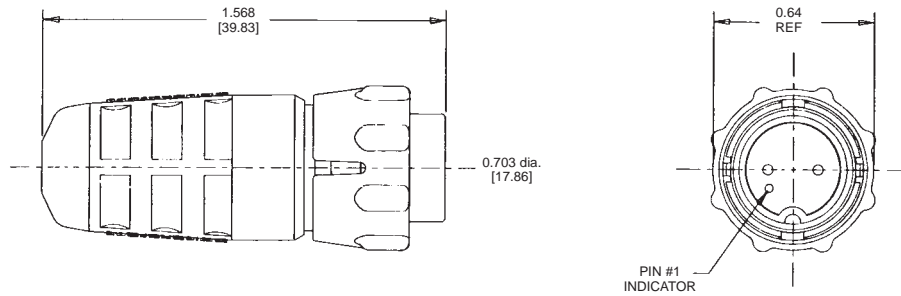

EN3™ MINI WEATHERTIGHT CONNECTOR SERIES

EN3™ CORD CONNECTOR

Cord Connector Contact Arrangements Shown from rear of connector

* 7 and 8 pin not available in crimp male, cord male and panel female

DIMENSIONS ARE FOR REFERENCE ONLY $\frac{\text{Inch}}{\text{(mm)}}$