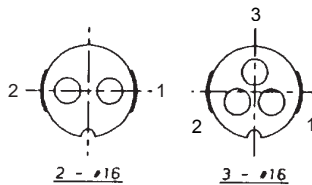

EN3™ MINI WEATHERTIGHT CONNECTOR SERIES

EN3™ CORD CONNECTOR

Cord Connector Contact Arrangements Shown from rear of connector

* 7 and 8 pin not available in crimp male, cord male and panel female

DIMENSIONS ARE FOR REFERENCE ONLY $\frac{\text{Inch}}{\text{(mm)}}$