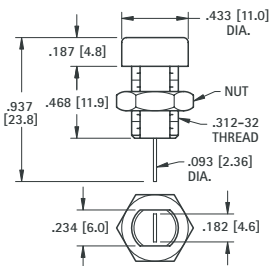

## NON-INSULATED RECESSED HEAD

Fits panel up to .312 (7.9) thick

Accepts  
.175 (4.5)  
Plug

Supplied with nut and lug.  
Unassembled

**CAT. NO. 6095**

**MATERIAL:**

**Current Rating:** 15 Amps  
**Body:** Brass, Nickel Plate  
**Terminal:** Brass, Tin Plate

## NON-INSULATED MINIATURE JACK

Accepts  
.120 (3.0)  
Plug

Supplied with lug and nut.  
Unassembled

**CAT. NO. 6090**

**MATERIAL:**

**Body:** Brass, Nickel Plate  
**Terminal:** Copper, Tinned

## FULLY INSULATED

Accepts  
.175 (4.5)  
Plug

CAT. NO.	COLOR
<b>6091</b>	RED
<b>6092</b>	BLACK

**MATERIAL:**

**Body:** Nylon  
**Contact:** Brass, Tin Plate

## NON-INSULATED STANDARD HEAD

Fits panel up to .375 (9.6) thick

Accepts  
.175 (4.5)  
Plug

Supplied with nut and lug.  
Unassembled

**CAT. NO. 6096**

**MATERIAL:**

**Current Rating:** 15 Amps  
**Body:** Brass, Nickel Plate  
**Terminal:** Brass, Tin Plate