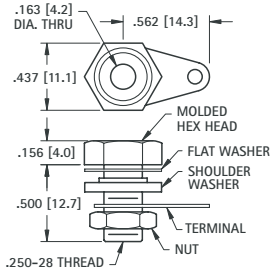

BANANA JACKS

INSULATED SOLDER CONNECTION

Supplied with hardware
Unassembled

CAT. NO.	HEAD COLOR
6093	RED
6094	BLACK

MATERIAL:

Body: Brass, Nickel Plate
Terminal: Copper, Tinned
Hex Head: Phenolic

NON-INSULATED RECESSED HEAD

Fits panel up to .312 (7.9) thick