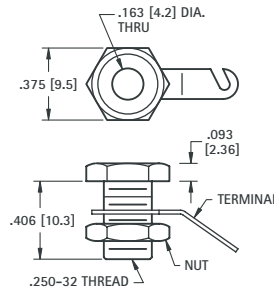

## SOLDER CONNECTION

**MATERIAL:**

**Spring:** Beryllium Copper, Nickel Plate  
**Body:** Brass, Nickel Plate  
**Handle:** Nylon

CAT. NO.	COLOR
<b>6076</b>	RED
<b>6077</b>	BLACK

## INSULATED SOLDER CONNECTION

Accepts  
.175 (4.5)  
Plug

Supplied with hardware  
Unassembled

CAT. NO.	HEAD COLOR
<b>6093</b>	RED
<b>6094</b>	BLACK

**MATERIAL:**

**Body:** Brass, Nickel Plate  
**Terminal:** Copper, Tinned  
**Hex Head:** Phenolic

## NON-INSULATED RECESSED HEAD

Fits panel up to .312 (7.9) thick

Accepts  
.175 (4.5)  
Plug

Supplied with nut and lug.  
Unassembled

**CAT. NO. 6095**

**MATERIAL:**

**Current Rating:** 15 Amps  
**Body:** Brass, Nickel Plate  
**Terminal:** Brass, Tin Plate

## NON-INSULATED STANDARD HEAD

Fits panel up to .375 (9.6) thick

Accepts  
.175 (4.5)  
Plug

Supplied with nut and lug.  
Unassembled

**CAT. NO. 6096**

**MATERIAL:**

**Current Rating:** 15 Amps  
**Body:** Brass, Nickel Plate  
**Terminal:** Brass, Tin Plate