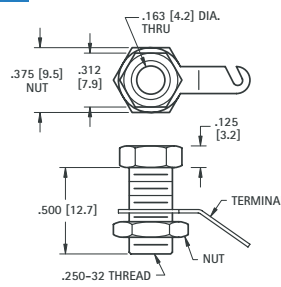

## FULLY INSULATED

Accepts  
.175 (4.5)  
Plug

CAT. NO.	COLOR
<b>6091</b>	RED
<b>6092</b>	BLACK

**MATERIAL:**

**Body:** Nylon  
**Contact:** Brass, Tin Plate

## NON-INSULATED STANDARD HEAD

Fits panel up to .375 (9.6) thick

Accepts  
.175 (4.5)  
Plug

Supplied with nut and lug.  
Unassembled

**CAT. NO. 6096**

**MATERIAL:**

**Current Rating:** 15 Amps  
**Body:** Brass, Nickel Plate  
**Terminal:** Brass, Tin Plate

### MINIATURE

Accepts  
.120 (3.0)  
Plug

**MATERIAL:**  
Brass, Tin Plate

CAT. NO.	L
<b>476-2</b>	.125 (3.2)
<b>476-3</b>	.165 (4.2)
<b>476-4</b>	.187 (4.7)

### STANDARD

Accepts  
.175 (4.5)  
Plug

**MATERIAL:**  
Brass, Nickel Plate

CAT. NO.	L
<b>575-4</b>	.218 (5.5)
<b>575-6</b>	.265 (6.7)
<b>575-8</b>	.350 (8.9)

MARKING

A

E

B