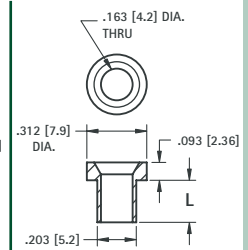

### MINIATURE

Accepts  
.120 (3.0)  
Plug

**MATERIAL:**  
Brass, Tin Plate

CAT. NO.	L
<b>476-2</b>	.125 (3.2)
<b>476-3</b>	.165 (4.2)
<b>476-4</b>	.187 (4.7)

### STANDARD

Accepts  
.175 (4.5)  
Plug

**MATERIAL:**  
Brass, Nickel Plate

CAT. NO.	L
<b>575-4</b>	.218 (5.5)
<b>575-6</b>	.265 (6.7)
<b>575-8</b>	.350 (8.9)

MARKING

A

E

B