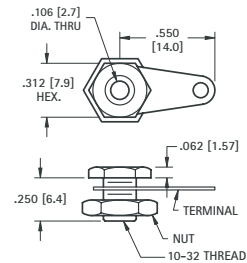

## INSULATED SOLDER CONNECTION

Accepts  
.175 (4.5)  
Plug

Supplied with hardware  
Unassembled

CAT. NO.	HEAD COLOR
<b>6093</b>	RED
<b>6094</b>	BLACK

**MATERIAL:**

**Body:** Brass, Nickel Plate  
**Terminal:** Copper, Tinned  
**Hex Head:** Phenolic

## NON-INSULATED RECESSED HEAD

Fits panel up to .312 (7.9) thick

Accepts  
.175 (4.5)  
Plug

Supplied with nut and lug.  
Unassembled

**CAT. NO. 6095**

**MATERIAL:**

**Current Rating:** 15 Amps  
**Body:** Brass, Nickel Plate  
**Terminal:** Brass, Tin Plate

## NON-INSULATED MINIATURE JACK

Accepts  
.120 (3.0)  
Plug

Supplied with lug and nut.  
Unassembled

**CAT. NO. 6090**

**MATERIAL:**

**Body:** Brass, Nickel Plate  
**Terminal:** Copper, Tinned