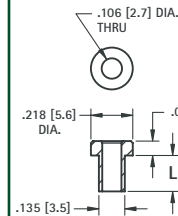

## NON-INSULATED STANDARD HEAD

Fits panel up to .375 (9.6) thick

Accepts  
.175 (4.5)  
Plug

Supplied with nut and lug.  
Unassembled

**CAT. NO. 6096**

**MATERIAL:**

**Current Rating:** 15 Amps  
**Body:** Brass, Nickel Plate  
**Terminal:** Brass, Tin Plate

### MINIATURE

Accepts  
.120 (3.0)  
Plug

**MATERIAL:**  
Brass, Tin Plate

CAT. NO.	L
<b>476-2</b>	.125 (3.2)
<b>476-3</b>	.165 (4.2)
<b>476-4</b>	.187 (4.7)

### STANDARD

Accepts  
.175 (4.5)  
Plug

**MATERIAL:**  
Brass, Nickel Plate

CAT. NO.	L
<b>575-4</b>	.218 (5.5)
<b>575-6</b>	.265 (6.7)
<b>575-8</b>	.350 (8.9)

MARKING

A

E

B