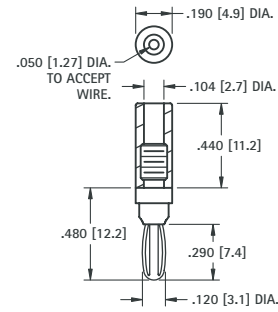

## SWAGE MOUNT

.120 (3.0)  
Plug

**CAT. NO. 452**

**MATERIAL:**

**Spring:** Beryllium Copper  
**Body:** Brass, Silver Plate

.120 (3.0)  
Plug

## SOLDER CONNECTION

**MATERIAL:**

**Spring:** Beryllium Copper, Nickel Plate  
**Body:** Brass, Nickel Plate  
**Handle:** Nylon

CAT. NO.	COLOR
<b>6076</b>	RED
<b>6077</b>	BLACK

## NON-INSULATED RECESSED HEAD

Fits panel up to .312 (7.9) thick

Accepts  
.175 (4.5)  
Plug

Supplied with nut and lug.  
Unassembled

**CAT. NO. 6095**

**MATERIAL:**

**Current Rating:** 15 Amps  
**Body:** Brass, Nickel Plate  
**Terminal:** Brass, Tin Plate

## NON-INSULATED STANDARD HEAD

Fits panel up to .375 (9.6) thick

Accepts  
.175 (4.5)  
Plug

Supplied with nut and lug.  
Unassembled

**CAT. NO. 6096**

**MATERIAL:**

**Current Rating:** 15 Amps  
**Body:** Brass, Nickel Plate  
**Terminal:** Brass, Tin Plate