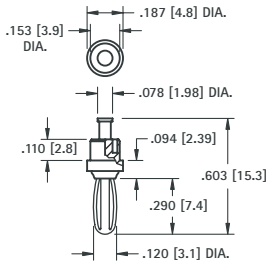

## SWAGE MOUNT

.120 (3.0)  
Plug

**CAT. NO. 452**

**MATERIAL:**

**Spring:** Beryllium Copper  
**Body:** Brass, Silver Plate

.120 (3.0)  
Plug

## SOLDER CONNECTION

**MATERIAL:**

**Spring:** Beryllium Copper, Nickel Plate  
**Body:** Brass, Nickel Plate  
**Handle:** Nylon

CAT. NO.	COLOR
<b>6076</b>	RED
<b>6077</b>	BLACK

## NON-INSULATED RECESSED HEAD

Fits panel up to .312 (7.9) thick

Accepts  
.175 (4.5)  
Plug

Supplied with nut and lug.  
Unassembled

**CAT. NO. 6095**

**MATERIAL:**

**Current Rating:** 15 Amps  
**Body:** Brass, Nickel Plate  
**Terminal:** Brass, Tin Plate

## NON-INSULATED STANDARD HEAD

Fits panel up to .375 (9.6) thick

Accepts  
.175 (4.5)  
Plug

Supplied with nut and lug.  
Unassembled

**CAT. NO. 6096**

**MATERIAL:**

**Current Rating:** 15 Amps  
**Body:** Brass, Nickel Plate  
**Terminal:** Brass, Tin Plate