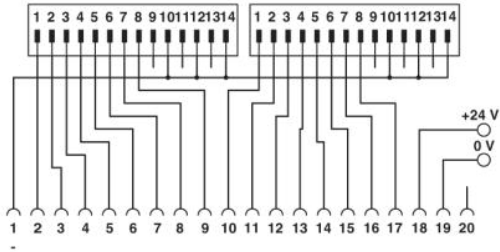

Drawings

Circuit diagram

Connection scheme FLKM 14-PA/GE/DI