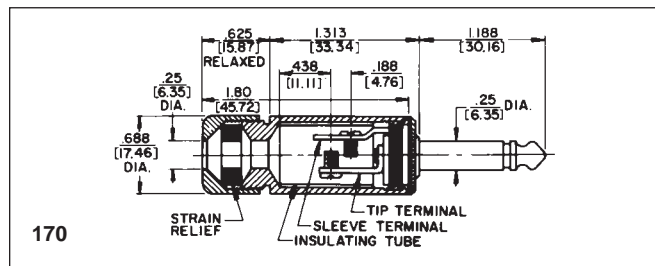

1/4" COMMERCIAL PHONE PLUGS

DIMENSIONS ARE FOR REFERENCE ONLY $\frac{\text{Inch}}{\text{(mm)}}$

NOTE: Contact your Switchcraft Representative for price and delivery.