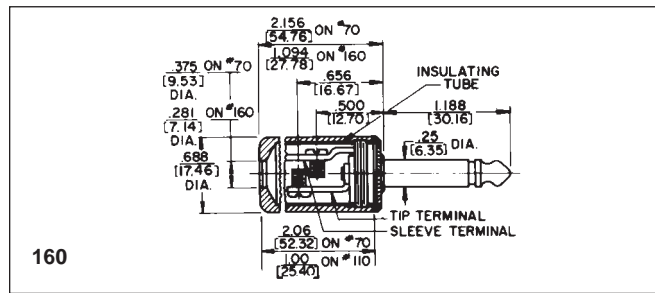

1/4" COMMERCIAL PHONE PLUGS

DIMENSIONS ARE FOR REFERENCE ONLY $\frac{\text{Inch}}{\text{(mm)}}$

NOTE: Contact your Switchcraft Representative for price and delivery.