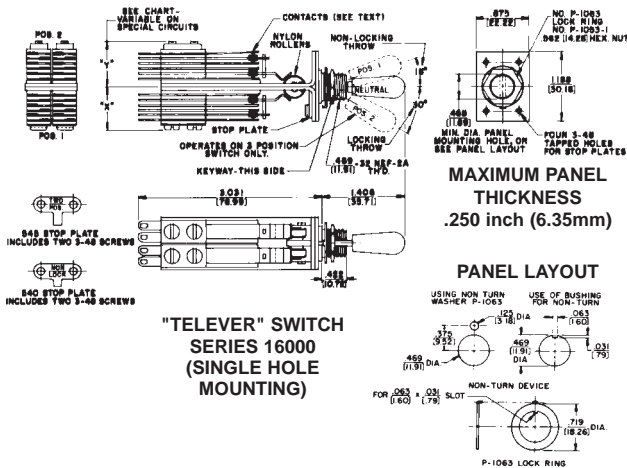

### TELEVER® SWITCH SERIES 6000

### TELEVER® SWITCH SERIES 16000 (SINGLE HOLE MOUNTING)

DIMENSIONS ARE FOR REFERENCE ONLY Inch  
(mm)