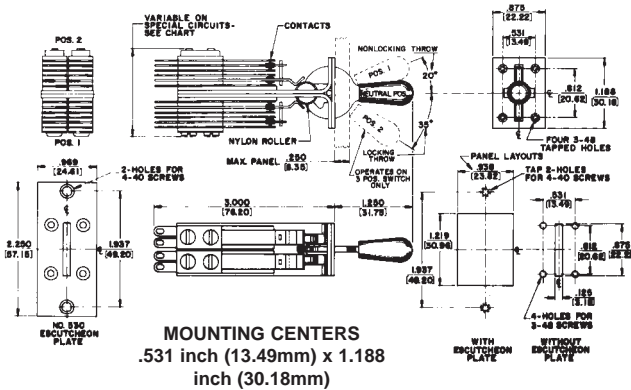

## LEVER SWITCHES

### TELEVER® SWITCH SERIES 6000

### TELEVER® SWITCH SERIES 16000 (SINGLE HOLE MOUNTING)

DIMENSIONS ARE FOR REFERENCE ONLY Inch  
(mm)