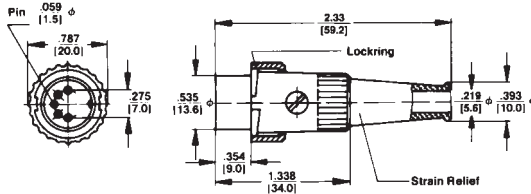

### STRAIGHT CORD PLUG with 30° lock ring

### STRAIGHT CORD PLUG with Shielded Barrel