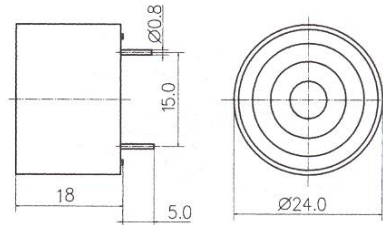

### DIMENSIONS

PB-2418

∅ 24.0 × H18.0

PB-2418-1: Non Epoxy Potting Material  
PB-2418-2: Epoxy Potting Material

Type	Unit	PB-2418-1
Rated Voltage	(VDC)	12
Operating Voltage	(VDC)	3~20
Current Consumption	(mA)	< or =8
Sound Output (Min)	(dB)	> or = 90
Resonant Frequency	(Hz)	3700±500
Operating Temp	(C)	-20~+60
Storage Temp	(C)	-30~+70
Weight	(g)	5
Dimension	mm	24 x H18
*Value applying at rated voltage		
*distance for measurement 30cm		

Type	Unit	PB-2418-2
Rated Voltage	(VDC)	12
Operating Voltage	(VDC)	3~20
Current Consumption	(mA)	< or =8
Sound Output (Min)	(dB)	> or = 90
Resonant Frequency	(Hz)	3700±500
Operating Temp	(C)	-20~+60
Storage Temp	(C)	-30~+70
Weight	(g)	5
Dimension	mm	24 x H18
*Value applying at rated voltage		
*distance for measurement 30cm		