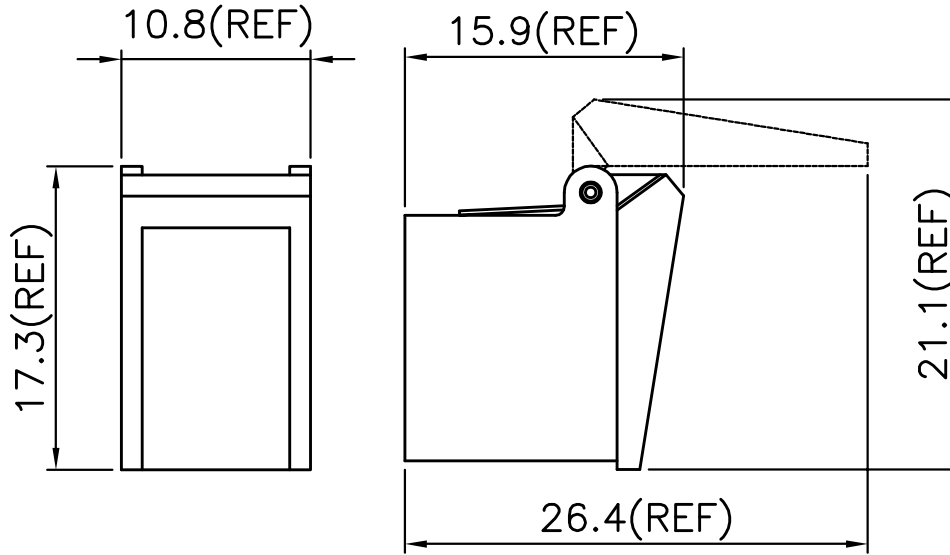

NOTE:  
1. MATERIAL:  
ENGINEERING PLASTIC AND STAINLESS STEEL.

CONFIDENTIAL

mat'l. code				tolerances unless otherwise specified			CUSTOMER COPY		FCI www.fciconnect.com		
ltr	ecn no	dr	date	linear	NOMINALS ONLY		projection	title			
A	V03-0825	HTB	8/7/03		UNLESS NOTED			SHUTTER DOOR for MT-RJ ADAPTER			
				angles			MM		product family FIBER OPTICS	code	
				dr	M. GLASS	7/24/03	← MM →		size	213	
				enr	H. NGO	7/24/03	scale		dwg no	sheet	
				chr	H. NGO	7/24/03	NTS		A	1 of 1	
				appd	H. NGO	7/24/03			10031392		
sheet index	revision sheet	A	1								