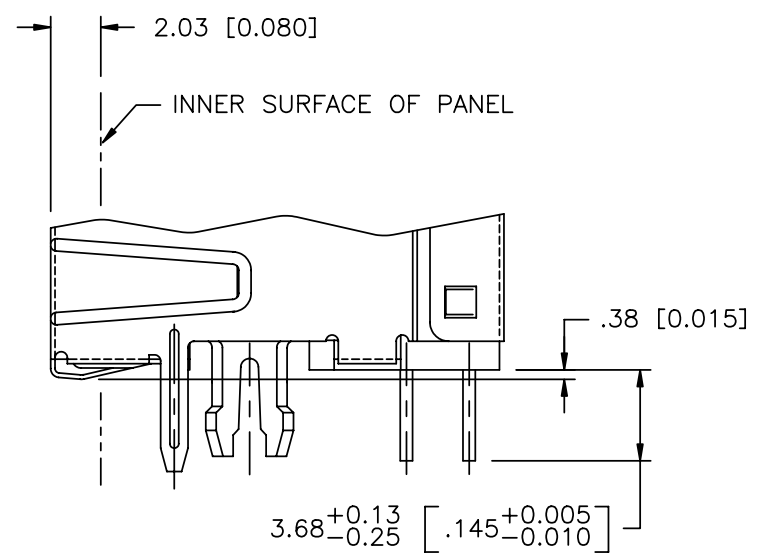

All rights strictly reserved. Reproduction or issue to third parties in any form whatever is not permitted without written authority from the proprietor. Property of FCI. Copyright FCI.

Tous droits strictement reserves. Reproduction ou communication a des tiers interdite sous quelque forme que ce soit sans autorisation ecrite du proprietaire. Propriete de c FCI. Droits de reproduction FCI.

PRODUCT NO.
SEE TABLE

VIEW B