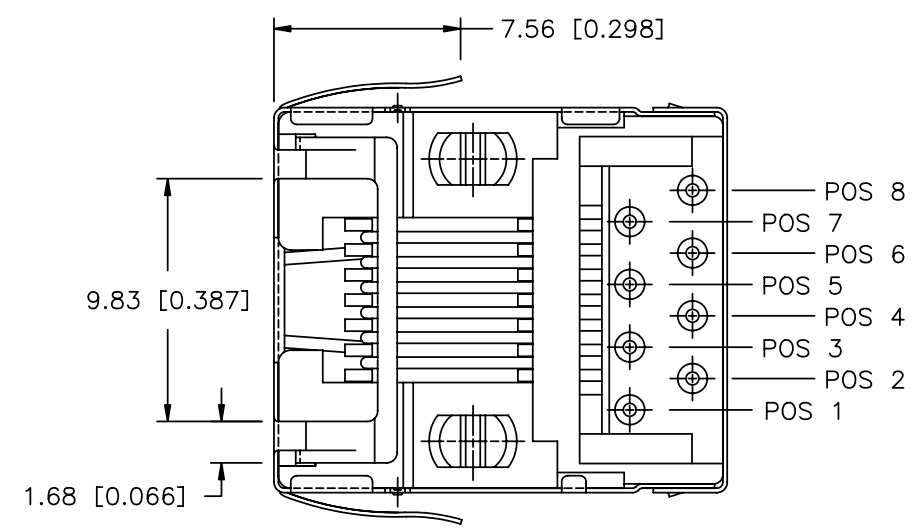

mat'l. code				tolerances unless otherwise specified		CUSTOMER COPY	 www.fciconnect.com	
ltr	ecn no	dr	date	linear	angles			projection
F	V80459	LP	3/25/98	.xx±.13/.xxx ±.005	0° ±2'	 MM/INCH	8 POS LOW PROFILE PCB III SHIELDED MODJACK ASSEMBLY	
G	V81277	GAH	3/25/98	.xxx±.051/.xxxx ±.0020				product family
H	V81819	CGC	10/27/98			scale	MODJACK	213
J	V00470	BKB	2/1/00	dr	G.HULL	2:1	size	72231
K	V01040	CSP	6/1/00	enr	Y.BELOPOLSKY		dwg no	1 of 3
L	V03-1103	PJ	10/16/03	chr	R.HOLLER			
M	M05-0066	ERE	04/15/05	appd	Y.BELOPOLSKY			
sheet	revision	M	L	M				
index	sheet	1	2	3				

PRODUCT NO.  
SEE TABLE

VIEW B

VIEW A-A

mat'l. code		tolerances unless otherwise specified		CUSTOMER COPY		www.fciconnect.com		
ltr	ecn no	dr	date	linear	.X±.3/.XX ±.01/	projection		
L					.XX±.13/.XXX ±.005			title 8 POS LOW PROFILE PCB III SHIELDED MODJACK ASSEMBLY
					.XXX±.051/.XXXX ±.0020			
				angles	0° ±2'		product family MODJACK code size dwg no 213	
				dr	G.HULL 5/28/96			scale 2:1
				enr	Y.BELOPOLSKY 5/28/96	A 72231		
				chr	R.HOLLER 5/28/96		cage code 26	
				appd	Y.BELOPOLSKY 5/28/96	STATUS: Released Printed: Feb 19, 2008		
sheet index	revision sheet							