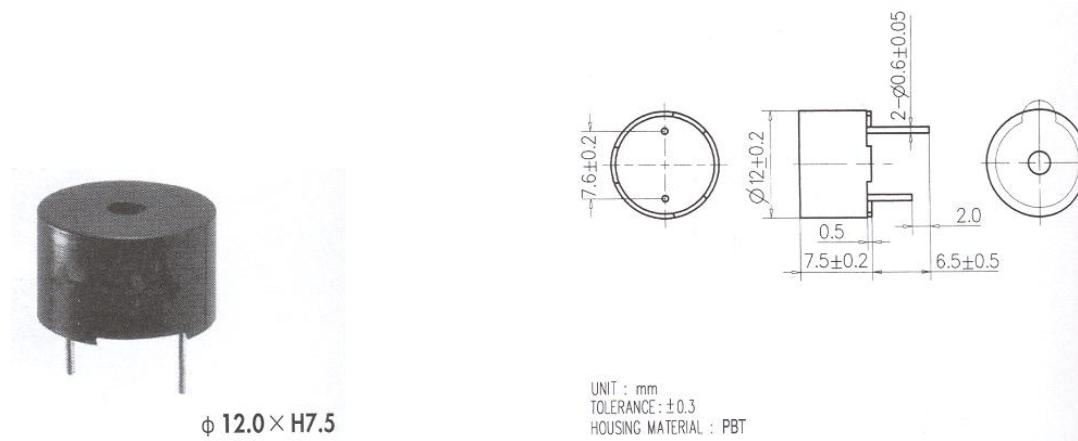

## Product Data Sheet

Part No. WST-1201 UX/BX Washable Type

(self drive circuit)

### DIMENSIONS

Type	Unit	
Rated Voltage	(Vdc)	1.5
Operating Voltage	(Vdc)	1.4~2
Rated Current	(mA)	< 25
Sound Output at 10cm	(dB)	> 75
Resonance Frequency	(Hz)	2300±500
Response Time	(Ms)	< 25
Operating Temp	(C)	-20+70
Storage Temp	(C)	-25+80
Weight	(g)	2
Dimension	mm	12 x H7.5
*Value applying rated voltage (DC)		
*distance for measurement 10cm		
*WST-12XXBX: 3100 Hz		