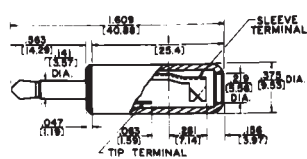

## .141" MINIATURE PHONE PLUGS

DIMENSIONS ARE FOR REFERENCE ONLY.

**No. 740**  
**Screw Terminals**

**No. 750**  
**Clamp-Lug Terminals**