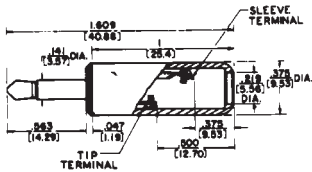

## .141" MINIATURE PHONE PLUGS

DIMENSIONS ARE FOR REFERENCE ONLY.

**No. 740**  
**Screw Terminals**

**No. 750**  
**Clamp-Lug Terminals**