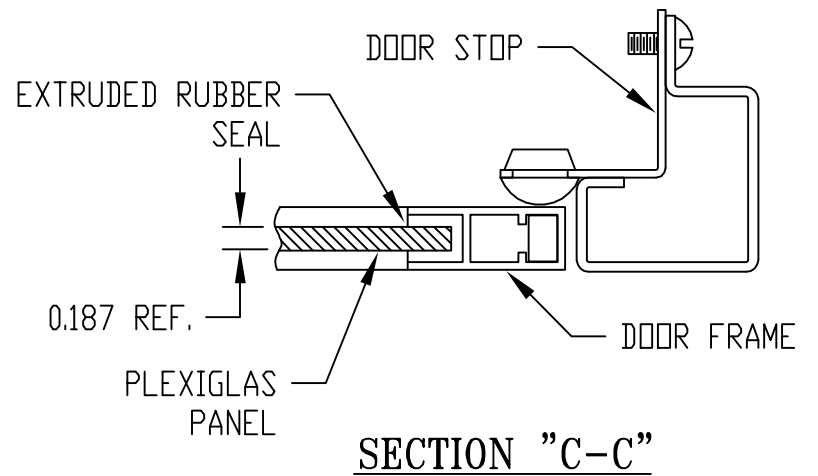

PART NAME	ECONOGLAS DOOR	PART No.	V-9760-L & V-9763-L thru V-9767-L
-----------	----------------	----------	-----------------------------------

MATERIAL:

DOOR FRAME _____ ALUMINUM EXTRUSION
 DOOR PANEL _____ 0.187 THICK PLEXIGLAS
 WASHER _____ 20 GA. STAINLESS STEEL
 DOOR STOPS _____ 16 GA. STEEL
 HINGES _____ 14 GA. STEEL
 STRIKER _____ 0.125 x 0.750 STAINLESS STEEL BAR STOCK

FINISH:

DOOR FRAME _____ CLEAR ANODIZED
 DOOR PANEL _____ SMOKE GRAY
 STRIKER, WASHER _____ NATURAL
 DOOR STOPS _____ SMOOTH BLACK
 HINGES _____ METALLIC GRAY

DOOR:

- CLEARS PANEL SPACE WHEN OPENED 90° OR MORE
- IS HELD CLOSED WITH LOCK
- FITS ECONDMIZER UPRIGHT CABINET RACKS AND CLASSIC II CABINET RACKS

PART NO. LOCKING	HEIGHT A	B	RACK VERTICAL PANEL SPACE
V-9760-L	20.938	10.469	21.000
V-9763-L	41.938	20.969	42.000
V-9764-L	52.438	26.219	52.500
V-9765-L	61.188	30.594	61.250
V-9766-L	69.938	34.969	70.000
V-9767-L	78.688	39.344	78.750