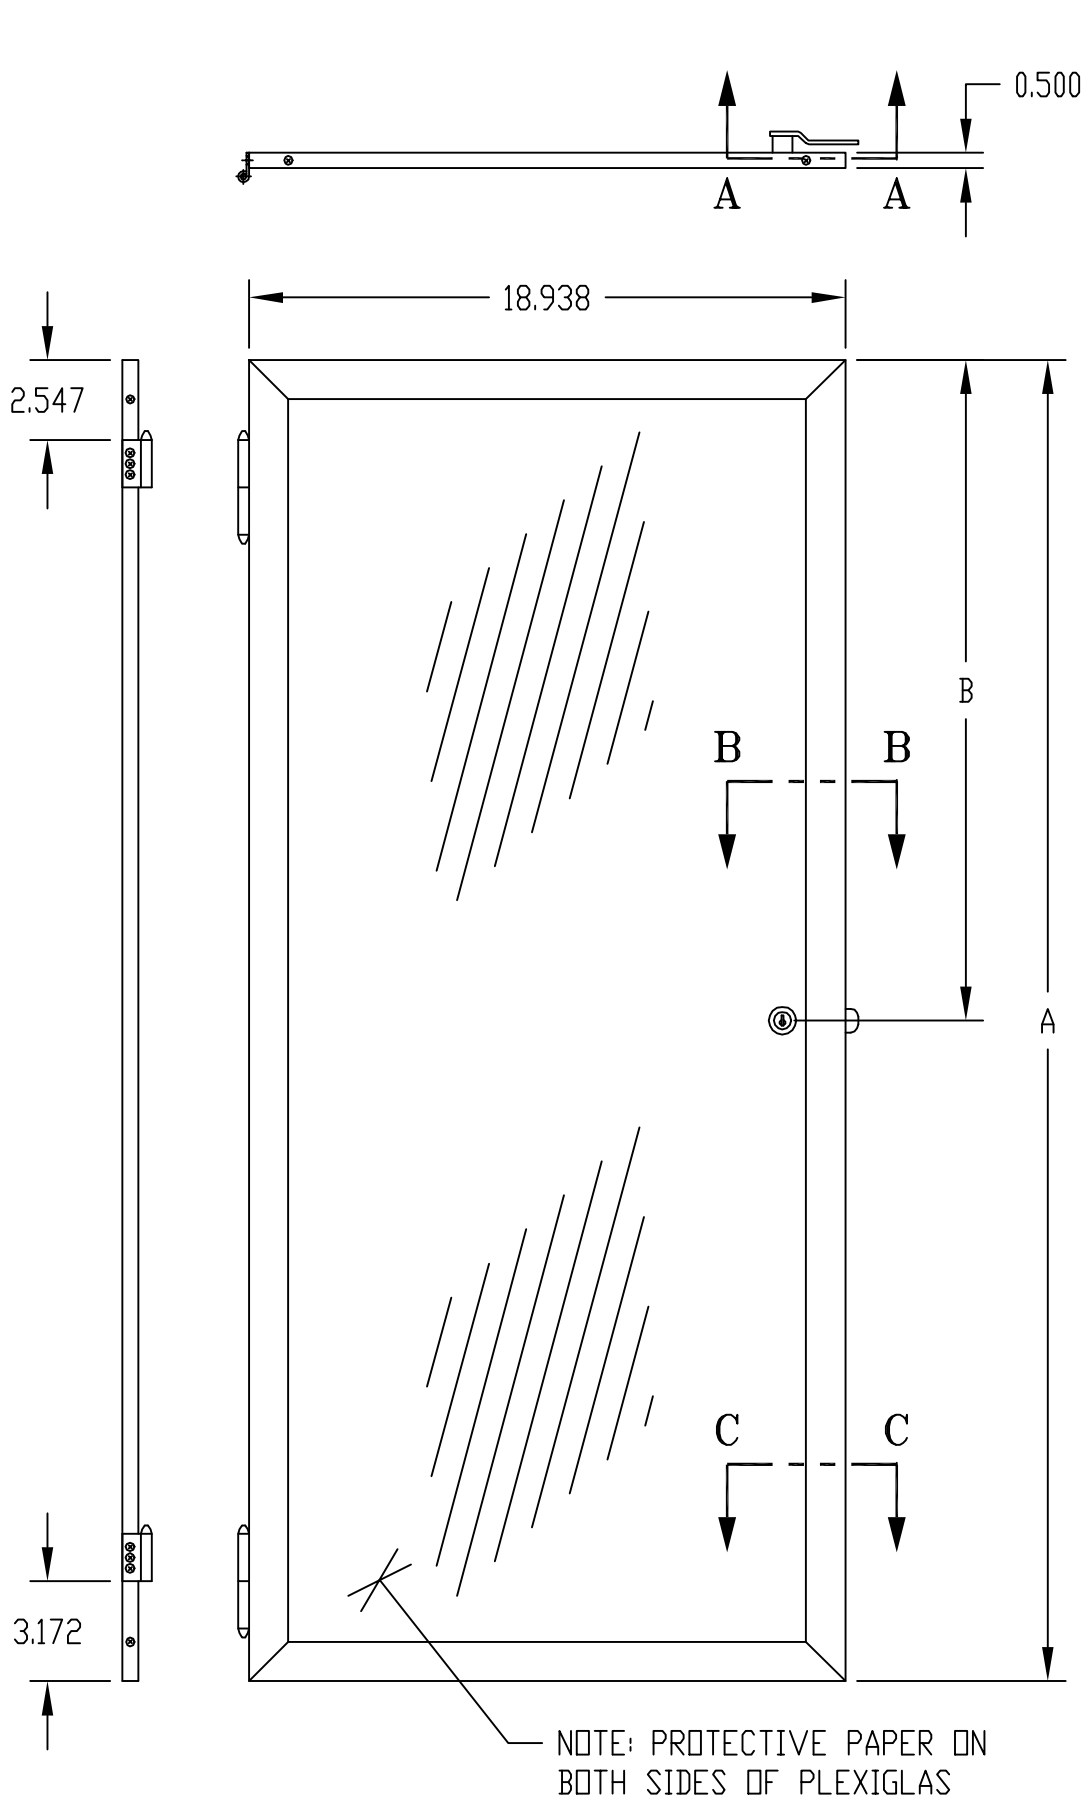

PART NAME	ECONOGLAS DOOR	PART No.	V-9760-L & V-9763-L thru V-9767-L
-----------	----------------	----------	-----------------------------------

MATERIAL:

DOOR FRAME _____ ALUMINUM EXTRUSION
 DOOR PANEL _____ 0.187 THICK PLEXIGLAS
 WASHER _____ 20 GA. STAINLESS STEEL
 DOOR STOPS _____ 16 GA. STEEL
 HINGES _____ 14 GA. STEEL
 STRIKER _____ 0.125 x 0.750 STAINLESS STEEL BAR STOCK

FINISH:

DOOR FRAME _____ CLEAR ANODIZED
 DOOR PANEL _____ SMOKE GRAY
 STRIKER, WASHER _____ NATURAL
 DOOR STOPS _____ SMOOTH BLACK
 HINGES _____ METALLIC GRAY

DOOR:

- CLEARS PANEL SPACE WHEN OPENED 90° OR MORE
- IS HELD CLOSED WITH LOCK
- FITS ECONDMIZER UPRIGHT CABINET RACKS AND CLASSIC II CABINET RACKS

PART NO. LOCKING	HEIGHT A	B	RACK VERTICAL PANEL SPACE
V-9760-L	20.938	10.469	21.000
V-9763-L	41.938	20.969	42.000
V-9764-L	52.438	26.219	52.500
V-9765-L	61.188	30.594	61.250
V-9766-L	69.938	34.969	70.000
V-9767-L	78.688	39.344	78.750