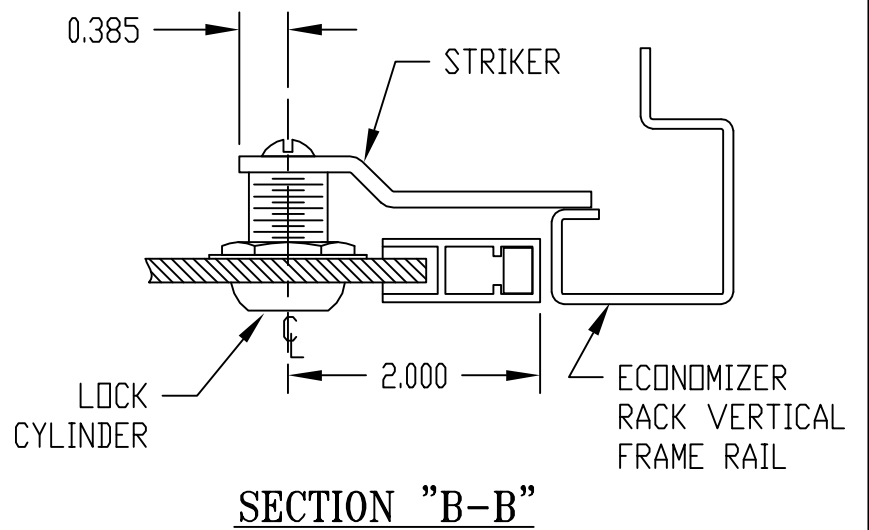

PART NAME	ECONOGLAS DOOR	PART No.	V-9760-L & V-9763-L thru V-9767-L
-----------	----------------	----------	-----------------------------------

MATERIAL:

DOOR FRAME _____ ALUMINUM EXTRUSION
 DOOR PANEL _____ 0.187 THICK PLEXIGLAS
 WASHER _____ 20 GA. STAINLESS STEEL
 DOOR STOPS _____ 16 GA. STEEL
 HINGES _____ 14 GA. STEEL
 STRIKER _____ 0.125 x 0.750 STAINLESS STEEL BAR STOCK

FINISH:

DOOR FRAME _____ CLEAR ANODIZED
 DOOR PANEL _____ SMOKE GRAY
 STRIKER, WASHER _____ NATURAL
 DOOR STOPS _____ SMOOTH BLACK
 HINGES _____ METALLIC GRAY

DOOR:

- CLEARS PANEL SPACE WHEN OPENED 90° OR MORE
- IS HELD CLOSED WITH LOCK
- FITS ECONDMIZER UPRIGHT CABINET RACKS AND CLASSIC II CABINET RACKS

PART NO. LOCKING	HEIGHT A	B	RACK VERTICAL PANEL SPACE
V-9760-L	20.938	10.469	21.000
V-9763-L	41.938	20.969	42.000
V-9764-L	52.438	26.219	52.500
V-9765-L	61.188	30.594	61.250
V-9766-L	69.938	34.969	70.000
V-9767-L	78.688	39.344	78.750