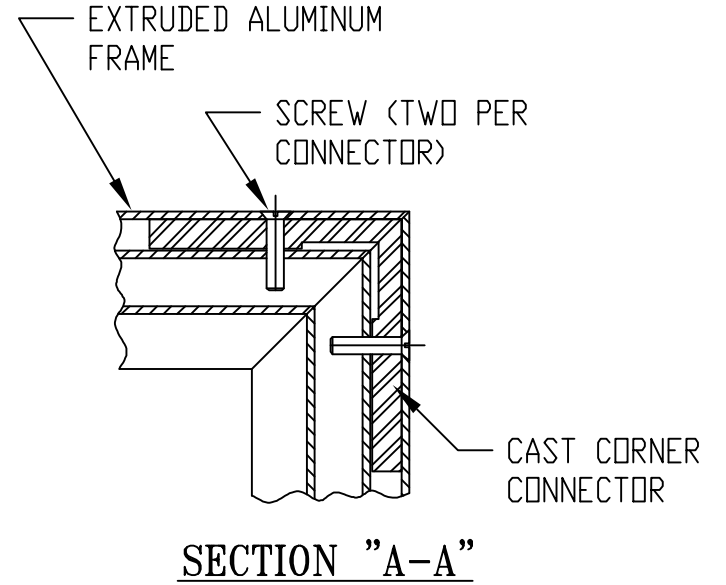

PART NAME	ECONOGLAS DOOR	PART No.	V-9760-L & V-9763-L thru V-9767-L
-----------	----------------	----------	-----------------------------------

MATERIAL:

DOOR FRAME _____ ALUMINUM EXTRUSION
 DOOR PANEL _____ 0.187 THICK PLEXIGLAS
 WASHER _____ 20 GA. STAINLESS STEEL
 DOOR STOPS _____ 16 GA. STEEL
 HINGES _____ 14 GA. STEEL
 STRIKER _____ 0.125 x 0.750 STAINLESS STEEL BAR STOCK

FINISH:

DOOR FRAME _____ CLEAR ANODIZED
 DOOR PANEL _____ SMOKE GRAY
 STRIKER, WASHER _____ NATURAL
 DOOR STOPS _____ SMOOTH BLACK
 HINGES _____ METALLIC GRAY

DOOR:

- CLEARS PANEL SPACE WHEN OPENED 90° OR MORE
- IS HELD CLOSED WITH LOCK
- FITS ECONDMIZER UPRIGHT CABINET RACKS AND CLASSIC II CABINET RACKS